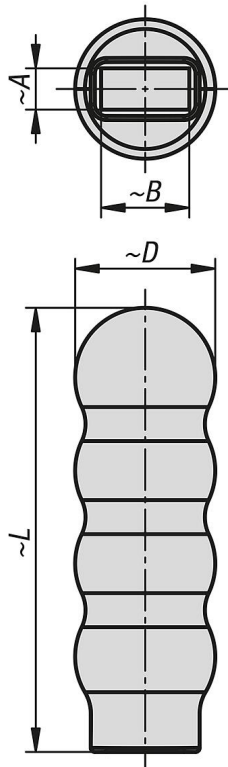

Plastic grips, round with square adapter

Item description/product images

Description

Material:
Plastic

Version:
Red, oil resistant.

On request:
Other colors.

Drawings

Plastic grips, round with square adapter

Order No.	A	B	D	L	for toggle clamp
K2110.034141	4	8	14	34	K1259.01000, K1255.010001, K1255.101000, K1255.001000, K1438.00800, K1436.00800, K1239.01000, K1434.00700
K2110.040154	5	9	15	40	K1547.01000, K1547.11000
K2110.043161	5	11	16	43	K1244.00800, K1255.101800, K1255.001800, K1254.1800, K1254.0800, K1432.02000, K1432.12000
K2110.057171	4	10	17	57	K1259.02000, K1255.101600, K1255.001600, K1246.01600, K1436.01600
K2110.059191	5	11	19	59	K1241.12500, K1241.02500, K1251.02400, K1248.02400, K1246.02400, K1255.102400, K1255.002400, K1239.02500, K1434.01400, K1546.02400,
K2110.081241	6	14	24,5	81	K1241.03400, K1255.102600, K1255.002600, K1258.02600, K1433.03400, K1239.03400, K1435.01400, K1546.04000

Plastic grips, round with square adapter

Order No.	A	B	D	L	for toggle clamp
K2110.083241	6	16	24,5	83	K1259.03600, K1255.003600, K1251.04000, K1258.04000, K1246.04000, K1255.104000, K1255.004000, K1437.03600, K1436.03000, K1440.03500,
K2110.086271	8	17	27	86	K1241.05000, K1255.040001, K1244.03400, K1258.04400, K1438.03400, K1433.05400, K1239.05400, K1435.02400
K2110.092271	9	17,5	27	92	K1241.06000, K1258.07000, K1248.07000, K1255.007000, K1244.04400, K1438.04400, K1239.06400, K1435.03000, K1440.07500, K1432.07000,
K2110.118341	9	24	34	118	K1258.08000, K1248.08000, K1255.008000, K1244.05400, K1438.05400