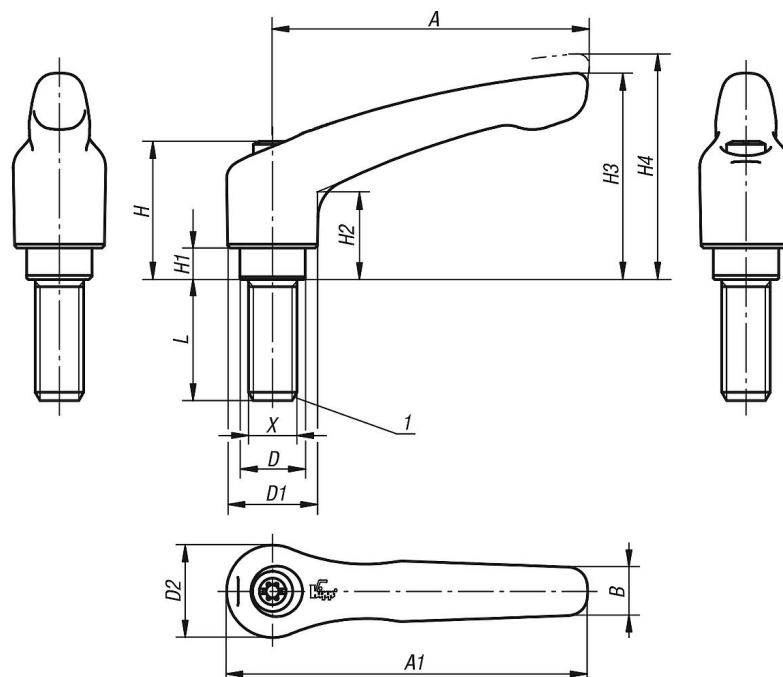

Adjustable handles, die-cast zinc with external thread, threaded insert black oxidized steel, metric

Item description/product images

METRIC Parts

lift to
disengage

Description

Material:

Handle die-cast zinc DIN EN 12844.

Steel parts grade 5.8.

Version:

Handle, powder-coated.

Steel parts black oxide finish.

Order information:

Threaded studs with dimension L=70 mm or greater are partially threaded, 60 mm.

Note:

Standard colors are:

K0122 Metric

Adjustable handles, die-cast zinc with external thread, threaded insert
black oxidized steel, metric

Item description/product images

Adjustable handles, die-cast zinc with external thread, threaded insert black oxidized steel, metric

Item description/product images

Drawings

Adjustable Handles, Modern Design Style, Zinc, with external thread, components in steel, metric

Order No.	Main color	Surface finish body	Size	X	D	D1	D2	H	H1	H2	H3	H4	A	A1	B	No. of teeth	L
K0122.0041X10	jet black RAL 9005	satin finish	0	M4	10	13	14	24,5	4	14,5	30	33	30	37	7	16	10
K0122.0041X15	jet black RAL 9005	satin finish	0	M4	10	13	14	24,5	4	14,5	30	33	30	37	7	16	15
K0122.0041X20	jet black RAL 9005	satin finish	0	M4	10	13	14	24,5	4	14,5	30	33	30	37	7	16	20
K0122.0041X25	jet black RAL 9005	satin finish	0	M4	10	13	14	24,5	4	14,5	30	33	30	37	7	16	25