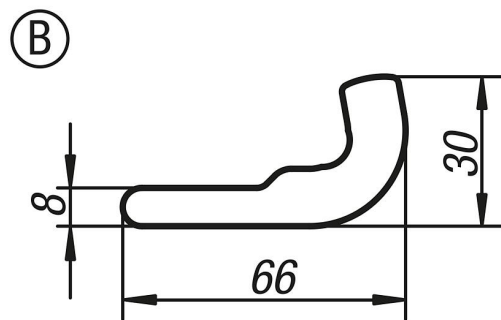

Clamp Style B

Item description/product images

METRIC
Parts

Description

Material:
Steel.

Version:
Bright.

Drawings

Item No.	style
K0052.92000601	B