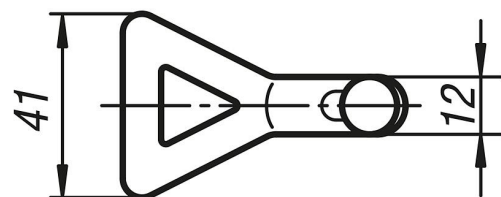

Clamp Style B

Item description/product images

METRIC
Parts

Description

Material:
Steel.

Version:
Bright.

Drawings

Item No.	style
K0052.92000601	B