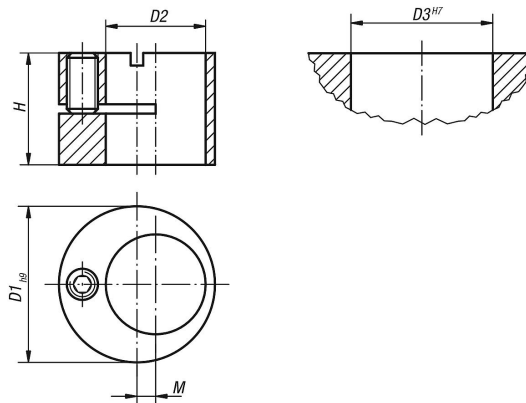

Eccentric bushes for lateral spring plungers

Item description/product images

Description

Material:
Steel.

Version:
Black oxidised.

Note:
Eccentric bushes enable lateral spring plungers to be precisely positioned with regard to the workpiece.

Drawings

Overview of items

Eccentric bushes for lateral spring plungers

Order No.	D1	D2	D3	H	M	Suitable for lateral spring plungers with D =
K0369.120	12	6	12	9,9	2	6
K0369.160	16	10	16	11,9	2	10
K0369.180	18	12	18	13,9	2	12
K0369.250	25	16	25	17,9	3	16