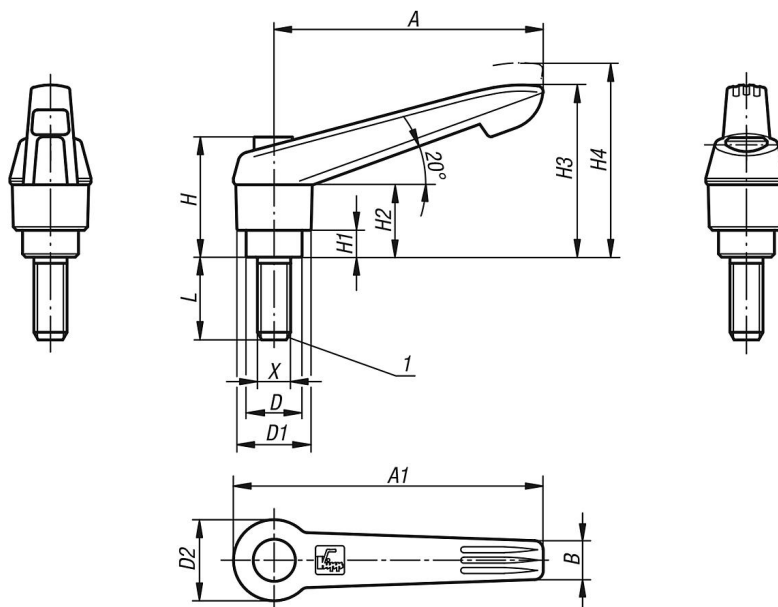

Adjustable handles, plastic with external thread and push button, threaded insert black oxidized steel, metric

Item description/product images

METRIC Parts

Description

Material:

Handle fiberglass reinforced plastic, toothed ring die-cast zinc.
Steel parts grade 5.8.
Push button plastic (POM).

Version:

Steel parts black oxidized.

Note:

Δ Enter the desired lever color here.
The standard colors are:
Black gray adjustable handle, traffic red push button.
Orange adjustable handle, black gray push button.
Traffic red adjustable handle, black gray push button.

Where $L \geq 60$ mm the thread length is always 60 mm.

On request:

Other threads, screw lengths and special versions.
Dimension "H1" available in other lengths at extra charge.

Drawing reference:

1) flat point DIN EN ISO 4753

Drawings

Order No.	Main color	Size	X	D	D1	D2	H	H1	H2	H3	H4	A	A1	B	No. of teeth	L
K0269.71105X10	black gray RAL 7021	1	M5	10	13	14,5	25,5	4	15	30	33,5	40	47	7,5	16	10
K0269.71105X15	black gray RAL 7021	1	M5	10	13	14,5	25,5	4	15	30	33,5	40	47	7,5	16	15
K0269.71105X20	black gray RAL 7021	1	M5	10	13	14,5	25,5	4	15	30	33,5	40	47	7,5	16	20