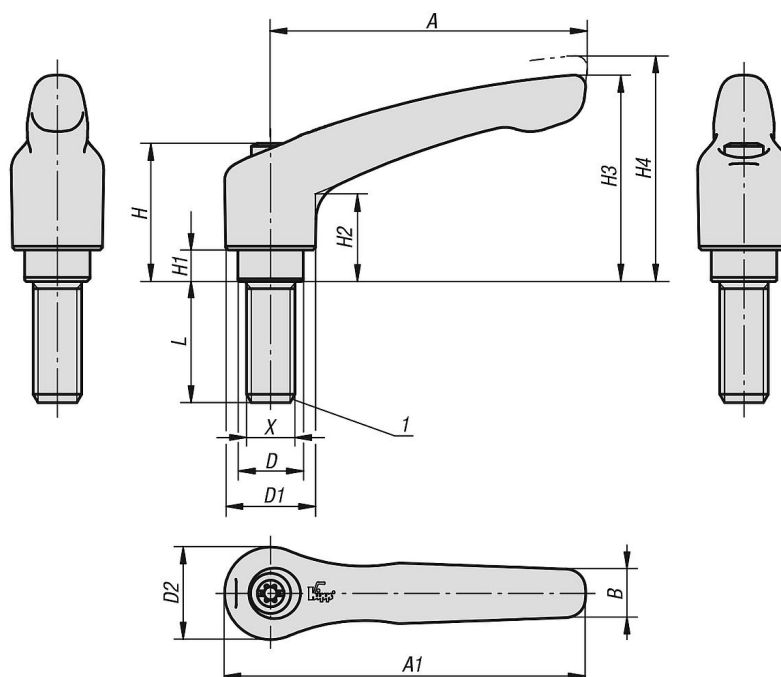

Adjustable handles, steel with external thread, threaded pin black oxidized steel, inch

Drawings

Order No.	Color	Size	X	D	D1	D2	H	H1	H2	H3	H4	A	A1	B	No. of teeth	L
K0752.1A01X10	jet black RAL 9005	1	10-24	10	13	14	24,5	4	14,5	31	34	40	47	7	16	10
K0752.1A01X15	jet black RAL 9005	1	10-24	10	13	14	24,5	4	14,5	31	34	40	47	7	16	15
K0752.1A01X20	jet black RAL 9005	1	10-24	10	13	14	24,5	4	14,5	31	34	40	47	7	16	20
K0752.1A01X25	jet black RAL 9005	1	10-24	10	13	14	24,5	4	14,5	31	34	40	47	7	16	25
K0752.1A01X30	jet black RAL 9005	1	10-24	10	13	14	24,5	4	14,5	31	34	40	47	7	16	30
K0752.1A01X35	jet black RAL 9005	1	10-24	10	13	14	24,5	4	14,5	31	34	40	47	7	16	35
K0752.1A01X40	jet black RAL 9005	1	10-24	10	13	14	24,5	4	14,5	31	34	40	47	7	16	40
K0752.1A01X45	jet black RAL 9005	1	10-24	10	13	14	24,5	4	14,5	31	34	40	47	7	16	45
K0752.1A01X50	jet black RAL 9005	1	10-24	10	13	14	24,5	4	14,5	31	34	40	47	7	16	50
K0752.1A11X10	jet black RAL 9005	1	10-32	10	13	14	24,5	4	14,5	31	34	40	47	7	16	10
K0752.1A11X15	jet black RAL 9005	1	10-32	10	13	14	24,5	4	14,5	31	34	40	47	7	16	15
K0752.1A11X20	jet black RAL 9005	1	10-32	10	13	14	24,5	4	14,5	31	34	40	47	7	16	20
K0752.1A11X25	jet black RAL 9005	1	10-32	10	13	14	24,5	4	14,5	31	34	40	47	7	16	25
K0752.1A11X30	jet black RAL 9005	1	10-32	10	13	14	24,5	4	14,5	31	34	40	47	7	16	30
K0752.1A11X35	jet black RAL 9005	1	10-32	10	13	14	24,5	4	14,5	31	34	40	47	7	16	35
K0752.1A11X40	jet black RAL 9005	1	10-32	10	13	14	24,5	4	14,5	31	34	40	47	7	16	40
K0752.1A11X45	jet black RAL 9005	1	10-32	10	13	14	24,5	4	14,5	31	34	40	47	7	16	45
K0752.1A11X50	jet black RAL 9005	1	10-32	10	13	14	24,5	4	14,5	31	34	40	47	7	16	50
K0752.1A21X10	jet black RAL 9005	1	1/4-20	10	13	14	24,5	4	14,5	31	34	40	47	7	16	10
K0752.1A21X15	jet black RAL 9005	1	1/4-20	10	13	14	24,5	4	14,5	31	34	40	47	7	16	15
K0752.1A21X20	jet black RAL 9005	1	1/4-20	10	13	14	24,5	4	14,5	31	34	40	47	7	16	20
K0752.1A21X25	jet black RAL 9005	1	1/4-20	10	13	14	24,5	4	14,5	31	34	40	47	7	16	25
K0752.1A21X30	jet black RAL 9005	1	1/4-20	10	13	14	24,5	4	14,5	31	34	40	47	7	16	30
K0752.1A21X35	jet black RAL 9005	1	1/4-20	10	13	14	24,5	4	14,5	31	34	40	47	7	16	35
K0752.1A21X40	jet black RAL 9005	1	1/4-20	10	13	14	24,5	4	14,5	31	34	40	47	7	16	40
K0752.1A21X45	jet black RAL 9005	1	1/4-20	10	13	14	24,5	4	14,5	31	34	40	47	7	16	45
K0752.1A21X50	jet black RAL 9005	1	1/4-20	10	13	14	24,5	4	14,5	31	34	40	47	7	16	50
K0752.2A21X15	jet black RAL 9005	2	1/4-20	13,5	18,5	19	28,5	6,5	17,5	42,5	45,5	65	74,5	9,5	20	15
K0752.2A21X20	jet black RAL 9005	2	1/4-20	13,5	18,5	19	28,5	6,5	17,5	42,5	45,5	65	74,5	9,5	20	20
K0752.2A21X25	jet black RAL 9005	2	1/4-20	13,5	18,5	19	28,5	6,5	17,5	42,5	45,5	65	74,5	9,5	20	25
K0752.2A21X30	jet black RAL 9005	2	1/4-20	13,5	18,5	19	28,5	6,5	17,5	42,5	45,5	65	74,5	9,5	20	30
K0752.2A21X35	jet black RAL 9005	2	1/4-20	13,5	18,5	19	28,5	6,5	17,5	42,5	45,5	65	74,5	9,5	20	35
K0752.2A21X40	jet black RAL 9005	2	1/4-20	13,5	18,5	19	28,5	6,5	17,5	42,5	45,5	65	74,5	9,5	20	40
K0752.2A21X45	jet black RAL 9005	2	1/4-20	13,5	18,5	19	28,5	6,5	17,5	42,5	45,5	65	74,5	9,5	20	45