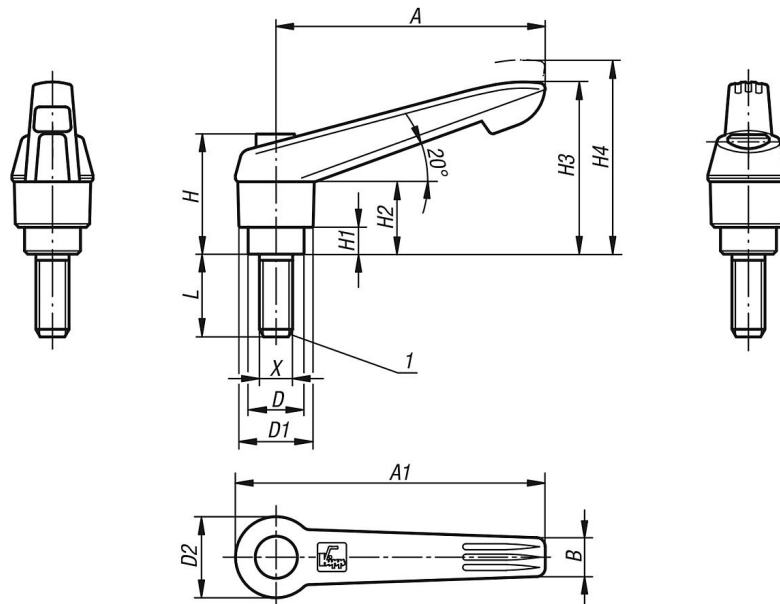

Adjustable handles, plastic with external thread and push button, threaded insert stainless steel, metric

Item description/product images

METRIC Parts

Description

Material:

Handle fiberglass reinforced plastic, toothed ring die-cast zinc.
Metal parts stainless steel 1.4305 (AISI 303 equivalent).
Push button plastic (POM).

Version:

Steel parts bright.

Note:

Δ Enter the desired lever color here.

The standard colors are:

Black gray adjustable handle, traffic red push button.

Orange adjustable handle, black gray push button.

Traffic red adjustable handle, black gray push button.

Where $L \geq 60$ mm the thread length is 60 mm.

On request:

Other threads, screw lengths and special versions.

Dimension "H1" available in other lengths at extra charge.

Drawing reference:

1) flat point DIN EN ISO 4753

Drawings

Order No.	Main color	Size	X	D	D1	D2	H	H1	H2	H3	H4	A	A1	B	No. of teeth	L
K0270.71105X10	black gray RAL 7021	1	M5	10	13	14,5	25,5	4	15	30	33,5	40	47	7,5	16	10
K0270.71105X15	black gray RAL 7021	1	M5	10	13	14,5	25,5	4	15	30	33,5	40	47	7,5	16	15
K0270.71105X20	black gray RAL 7021	1	M5	10	13	14,5	25,5	4	15	30	33,5	40	47	7,5	16	20