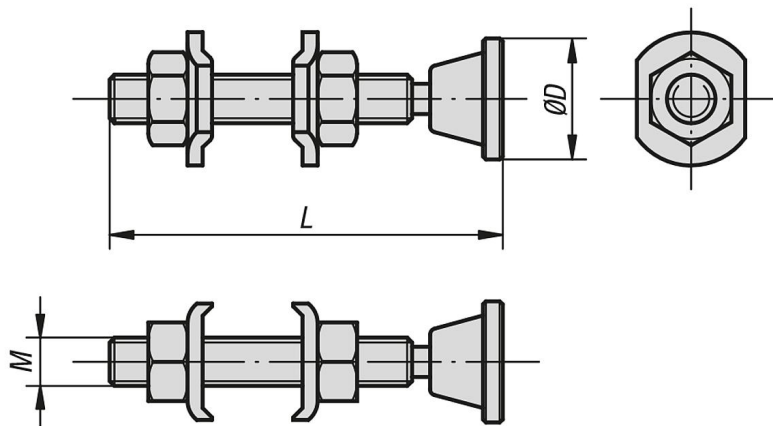

### Description

**Material:**

Steel. Spindle grade 5.8.

**Version:**

Spindle, nuts and swivel foot phosphated.

Flank washers trivalent passivated.

### Drawings

### Clamping spindles with swivel foot

Item No.	M	L	D
K0102.05035	M5	35	12
K0102.06050	M6	50	12
K0102.08065	M8	65	20
K0102.10085	M10	85	20
K0102.12100	M12	100	25
K0102.16150	M16	150	45