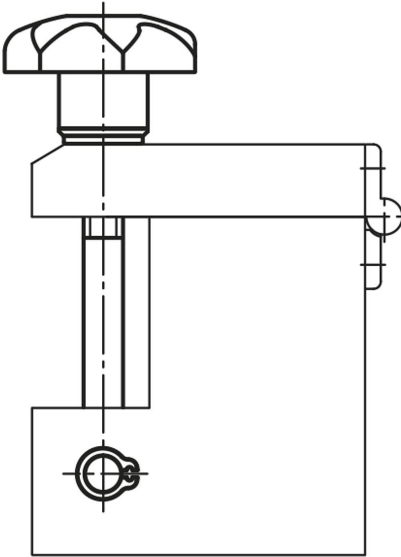

## Swing screws

### Item description/product images

#### Material:

Star grip thermoplastic.  
bushing steel.  
Washer steel 140 HV.  
Eye bolt steel grade 8.8.  
Hinge pin steel 1.1181.