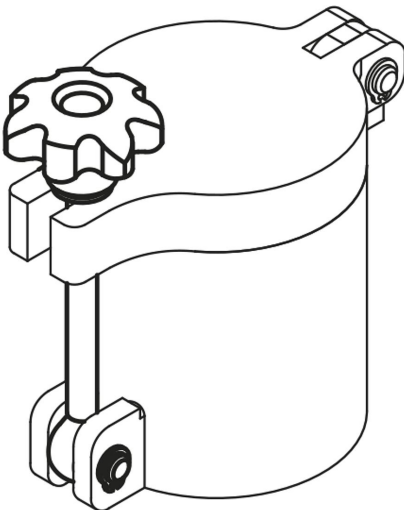

## Swing screws

### Item description/product images

#### Material:

Star grip thermoplastic.  
bushing steel.  
Washer steel 140 HV.  
Eye bolt steel grade 8.8.  
Hinge pin steel 1.1181.