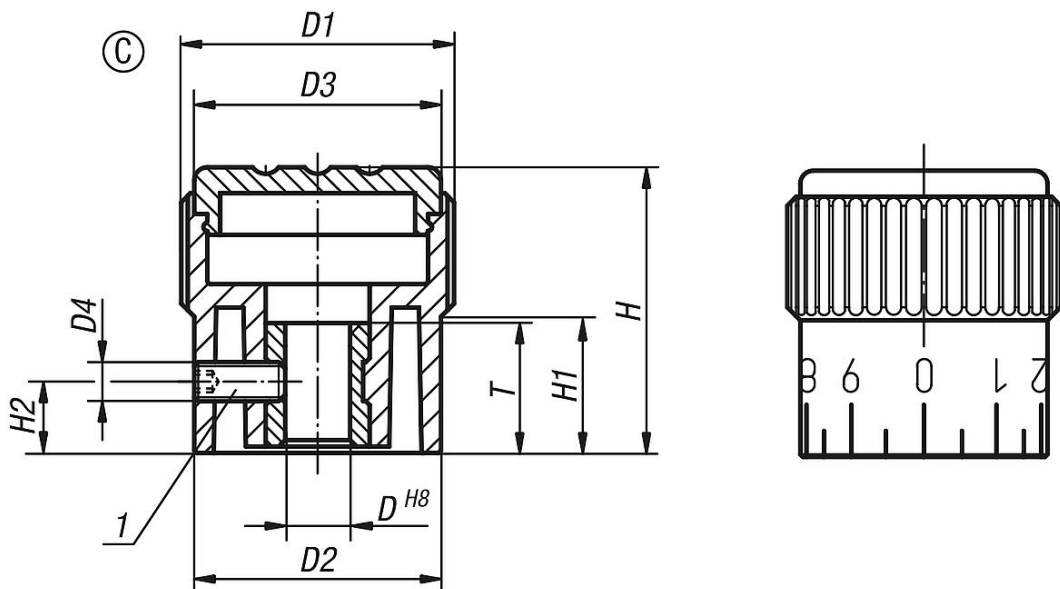

Control knobs style C, with standard scale

Item description/product images

Description

Material:
Thermoplastic, black gray.
bushing steel.

Version:
bushing blue passivated

Note:
Available without graduations, with one scale line or with 20 graduations and 10 digits.

Δ Add the desired cap color here. No color code is required for black gray caps.

On request:
Special graduations.

Drawing reference:
Style A: without graduations
Style B: with one scale line
Style C: with standard graduations

1) Set screw for locking (by style C between numbers 5 and 6)

Drawings

Order No.	style	color Cap	D	D1	D2	D3	D4	H	H1	H2	T
K0248.3105	C	black gray RAL 7021	5	21	19	19	M3	22	10,5	5	10
K0248.31051	C	orange RAL 2004	5	21	19	19	M3	22	10,5	5	10
K0248.31052	C	signal green RAL6032	5	21	19	19	M3	22	10,5	5	10
K0248.31053	C	blue RAL5017	5	21	19	19	M3	22	10,5	5	10
K0248.31055	C	light gray RAL 7035	5	21	19	19	M3	22	10,5	5	10

Control knobs style C, with standard scale

Order No.	style	color Cap	D	D1	D2	D3	D4	H	H1	H2	T
K0248.31056	C	traffic red RAL 3020	5	21	19	19	M3	22	10,5	5	10
K0248.31057	C	colza yellow RAL 1021	5	21	19	19	M3	22	10,5	5	10
K0248.3206	C	black gray RAL 7021	6	26	23	23	M3	26	12	6	10
K0248.32061	C	orange RAL 2004	6	26	23	23	M3	26	12	6	10
K0248.32062	C	signal green RAL6032	6	26	23	23	M3	26	12	6	10
K0248.32063	C	blue RAL5017	6	26	23	23	M3	26	12	6	10
K0248.32065	C	light gray RAL 7035	6	26	23	23	M3	26	12	6	10
K0248.32066	C	traffic red RAL 3020	6	26	23	23	M3	26	12	6	10
K0248.32067	C	colza yellow RAL 1021	6	26	23	23	M3	26	12	6	10
K0248.3308	C	black gray RAL 7021	8	34	31	31	M4	36	17,5	7	14
K0248.33081	C	orange RAL 2004	8	34	31	31	M4	36	17,5	7	14
K0248.33082	C	signal green RAL6032	8	34	31	31	M4	36	17,5	7	14
K0248.33083	C	blue RAL5017	8	34	31	31	M4	36	17,5	7	14
K0248.33085	C	light gray RAL 7035	8	34	31	31	M4	36	17,5	7	14
K0248.33086	C	traffic red RAL 3020	8	34	31	31	M4	36	17,5	7	14
K0248.33087	C	colza yellow RAL 1021	8	34	31	31	M4	36	17,5	7	14