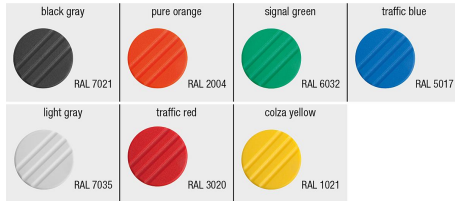

Control knobs style C, with standard scale

Item description/product images

Description

Material:
Thermoplastic, black gray.
bushing steel.

Version:
bushing blue passivated

Note:
Available without graduations, with one scale line or with 20 graduations and 10 digits.

Δ Add the desired cap color here. No color code is required for black gray caps.

On request:
Special graduations.

Drawing reference:
Style A: without graduations
Style B: with one scale line
Style C: with standard graduations

1) Set screw for locking (by style C between numbers 5 and 6)

Drawings

Order No.	style	color Cap	D	D1	D2	D3	D4	H	H1	H2	T
K0248.3105	C	black gray RAL 7021	5	21	19	19	M3	22	10,5	5	10
K0248.31051	C	orange RAL 2004	5	21	19	19	M3	22	10,5	5	10
K0248.31052	C	signal green RAL6032	5	21	19	19	M3	22	10,5	5	10
K0248.31053	C	blue RAL5017	5	21	19	19	M3	22	10,5	5	10
K0248.31055	C	light gray RAL 7035	5	21	19	19	M3	22	10,5	5	10

Control knobs style C, with standard scale

Order No.	style	color Cap	D	D1	D2	D3	D4	H	H1	H2	T
K0248.31056	C	traffic red RAL 3020	5	21	19	19	M3	22	10,5	5	10
K0248.31057	C	colza yellow RAL 1021	5	21	19	19	M3	22	10,5	5	10
K0248.3206	C	black gray RAL 7021	6	26	23	23	M3	26	12	6	10
K0248.32061	C	orange RAL 2004	6	26	23	23	M3	26	12	6	10
K0248.32062	C	signal green RAL6032	6	26	23	23	M3	26	12	6	10
K0248.32063	C	blue RAL5017	6	26	23	23	M3	26	12	6	10
K0248.32065	C	light gray RAL 7035	6	26	23	23	M3	26	12	6	10
K0248.32066	C	traffic red RAL 3020	6	26	23	23	M3	26	12	6	10
K0248.32067	C	colza yellow RAL 1021	6	26	23	23	M3	26	12	6	10
K0248.3308	C	black gray RAL 7021	8	34	31	31	M4	36	17,5	7	14
K0248.33081	C	orange RAL 2004	8	34	31	31	M4	36	17,5	7	14
K0248.33082	C	signal green RAL6032	8	34	31	31	M4	36	17,5	7	14
K0248.33083	C	blue RAL5017	8	34	31	31	M4	36	17,5	7	14
K0248.33085	C	light gray RAL 7035	8	34	31	31	M4	36	17,5	7	14
K0248.33086	C	traffic red RAL 3020	8	34	31	31	M4	36	17,5	7	14
K0248.33087	C	colza yellow RAL 1021	8	34	31	31	M4	36	17,5	7	14