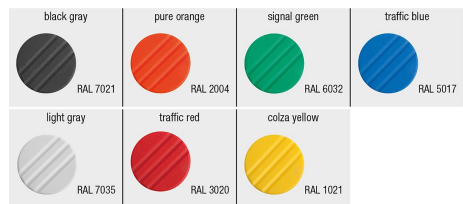

# Control knob style B, with markings

### Description

**Material:**  
Thermoplastic, black gray.  
bushing steel.

**Version:**  
bushing blue passivated

**Note:**  
Available without graduations, with one scale line or with 20 graduations and 10 digits.

Δ Add the desired cap color here. No color code is required for black gray caps.

**On request:**  
Special graduations.

**Drawing reference:**  
Style A: without graduations  
Style B: with one scale line  
Style C: with standard graduations

## Control knob style B, with markings

Order No.	style	color Cap	D	D1	D2	D3	D4	H	H1	H2	T
K0248.21056	B	traffic red RAL 3020	5	21	19	19	M3	22	10,5	5	10
K0248.21057	B	colza yellow RAL 1021	5	21	19	19	M3	22	10,5	5	10
K0248.2206	B	black gray RAL 7021	6	26	23	23	M3	26	12	6	10
K0248.22061	B	orange RAL 2004	6	26	23	23	M3	26	12	6	10
K0248.22062	B	signal green RAL6032	6	26	23	23	M3	26	12	6	10
K0248.22063	B	blue RAL5017	6	26	23	23	M3	26	12	6	10
K0248.22065	B	light gray RAL 7035	6	26	23	23	M3	26	12	6	10
K0248.22066	B	traffic red RAL 3020	6	26	23	23	M3	26	12	6	10
K0248.22067	B	colza yellow RAL 1021	6	26	23	23	M3	26	12	6	10
K0248.2308	B	black gray RAL 7021	8	34	31	31	M4	36	17,5	7	14
K0248.23081	B	orange RAL 2004	8	34	31	31	M4	36	17,5	7	14
K0248.23082	B	signal green RAL6032	8	34	31	31	M4	36	17,5	7	14
K0248.23083	B	blue RAL5017	8	34	31	31	M4	36	17,5	7	14
K0248.23085	B	light gray RAL 7035	8	34	31	31	M4	36	17,5	7	14
K0248.23086	B	traffic red RAL 3020	8	34	31	31	M4	36	17,5	7	14
K0248.23087	B	colza yellow RAL 1021	8	34	31	31	M4	36	17,5	7	14