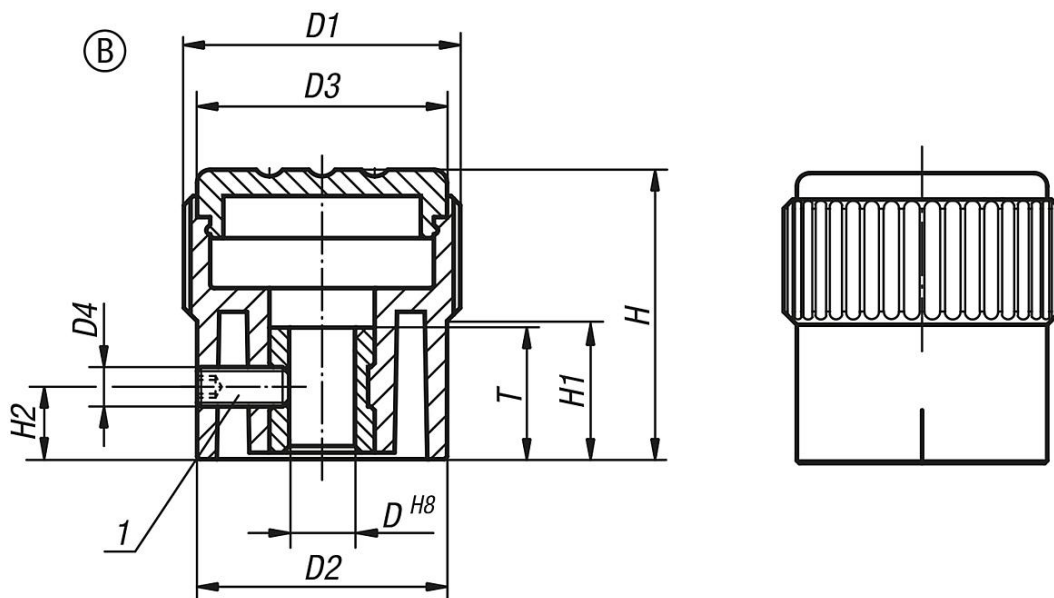

Drawings

Order No.	style	color Cap	D	D1	D2	D3	D4	H	H1	H2	T
K0248.2105	B	black gray RAL 7021	5	21	19	19	M3	22	10,5	5	10
K0248.21051	B	orange RAL 2004	5	21	19	19	M3	22	10,5	5	10
K0248.21052	B	signal green RAL6032	5	21	19	19	M3	22	10,5	5	10
K0248.21053	B	blue RAL5017	5	21	19	19	M3	22	10,5	5	10
K0248.21055	B	light gray RAL 7035	5	21	19	19	M3	22	10,5	5	10