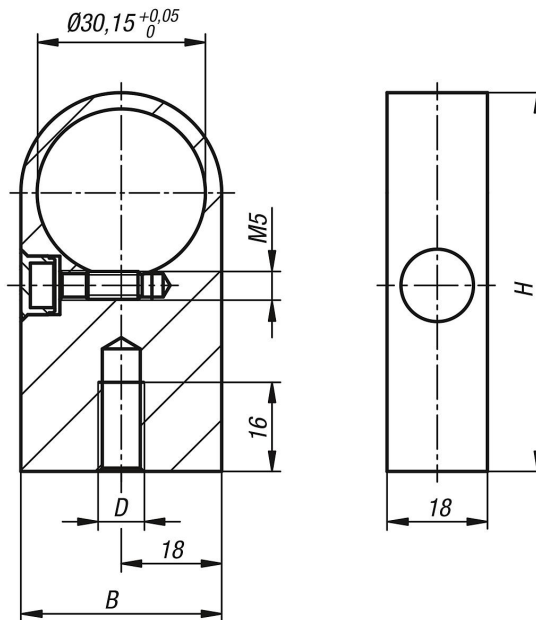

Mounting bracket

Item description/product images

Description

Material:

Mounting bracket EN AW-6063.
End caps thermoplastic.
Grub screw ISO 4766-14H.

Version:

Mounting brackets anodized natural tone or black.
End caps light gray or black.

Note:

The mounting brackets are supplied unassembled.

Drawings

Order No.	Main color	B	D	H
K1018.08301	natural anodized	36	M8	68
K1018.08302	black anodized	36	M8	68