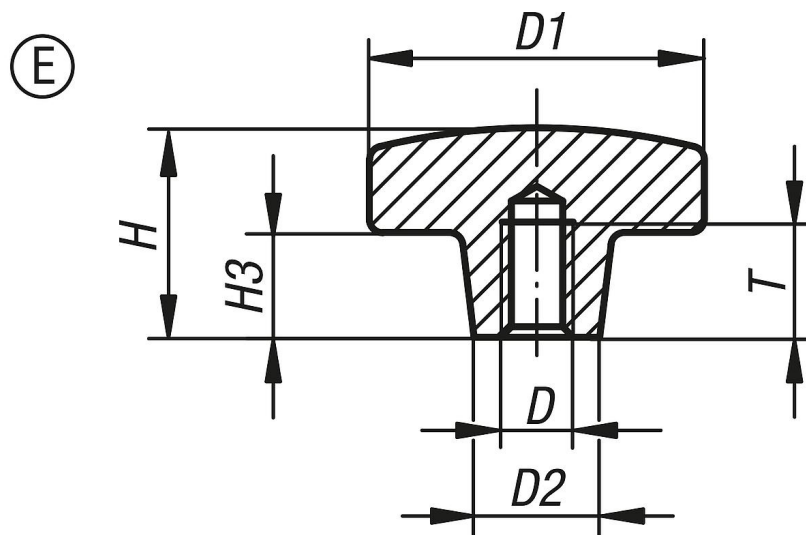

gray cast iron palm grips, plastic coated constyles to DIN 6335, style E

Item description/product images

METRIC
Parts

Description

Material:
gray cast iron GJL 200.

Version:
Plastic coated.

Note:
Available colors:
Pure orange RAL 2004.
Jet black RAL 9005.

Drawings

Order No.	style	Main color	D	D1	D2	H	H3	T
K0682.308	E	orange	M8	40	14	26	14	15
K0682.310	E	orange	M10	50	18	34	20	18
K0682.312	E	orange	M12	63	20	42	25	22
K0682.316	E	orange	M16	80	25	52	30	28
K0682.408	E	black	M8	40	14	26	14	15
K0682.410	E	black	M10	50	18	34	20	18
K0682.412	E	black	M12	63	20	42	25	22
K0682.416	E	black	M16	80	25	52	30	28