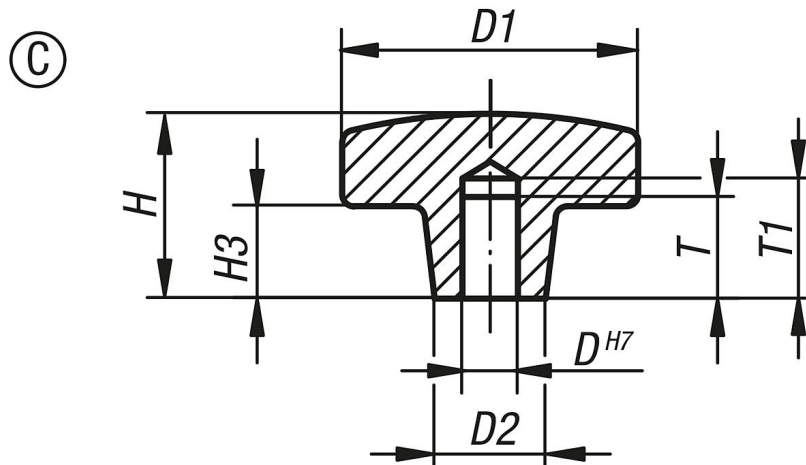

gray cast iron palm grips, plastic coated constyles to DIN 6335, style C

Item description/product images

METRIC
Parts

Description

Material:
gray cast iron GJL 200.

Version:
Plastic coated.

Note:
Available colors:
Pure orange RAL 2004.
Jet black RAL 9005.

Drawings

Order No.	style	Main color	D	D1	D2	H	H3	T	T1
K0682.108	C	orange	8	40	14	26	14	15	18
K0682.110	C	orange	10	50	18	34	20	18	21
K0682.112	C	orange	12	63	20	42	25	22	25
K0682.116	C	orange	16	80	25	52	30	28	32
K0682.208	C	black	8	40	14	26	14	15	18
K0682.210	C	black	10	50	18	34	20	18	21
K0682.212	C	black	12	63	20	42	25	22	25
K0682.216	C	black	16	80	25	52	30	28	32