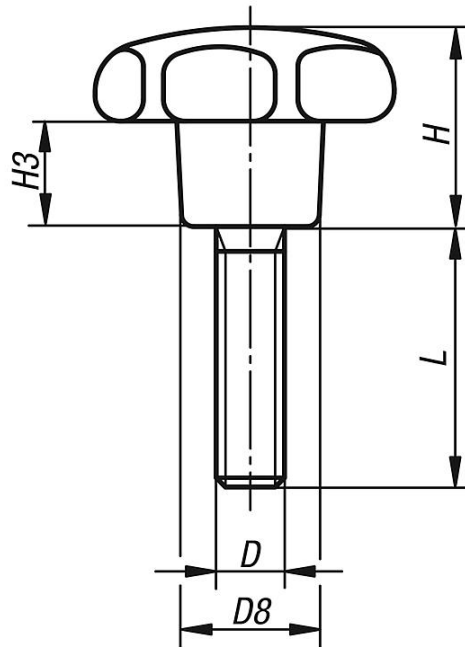

Star grips similar to DIN 6336 with external thread, style L

Item description/product images

Description

Material:

Thermoset PF 31, black.
Screw trivalent blue passivated steel.

Version:

High-gloss polished.

On request:

Other colors.

Drawings

Ⓛ

Order No.	style	D	D1	D8	H	H3	L
K0152.42505X15	L	M5	25	12	16	8	15
K0152.42505X20	L	M5	25	12	16	8	20
K0152.42505X25	L	M5	25	12	16	8	25
K0152.43206X15	L	M6	32	14	20	10	15
K0152.43206X20	L	M6	32	14	20	10	20

Star grips similar to DIN 6336 with external thread, style L

Order No.	style	D	D1	D8	H	H3	L
K0152.43206X25	L	M6	32	14	20	10	25
K0152.43206X30	L	M6	32	14	20	10	30
K0152.44008X20	L	M8	40	18	25	13	20
K0152.44008X25	L	M8	40	18	25	13	25
K0152.44008X30	L	M8	40	18	25	13	30
K0152.44008X35	L	M8	40	18	25	13	35
K0152.44008X40	L	M8	40	18	25	13	40
K0152.45010X25	L	M10	50	22	32	17	25
K0152.45010X30	L	M10	50	22	32	17	30
K0152.45010X35	L	M10	50	22	32	17	35
K0152.45010X40	L	M10	50	22	32	17	40
K0152.45010X50	L	M10	50	22	32	17	50
K0152.46312X30	L	M12	63	26	40	21	30
K0152.46312X35	L	M12	63	26	40	21	35
K0152.46312X40	L	M12	63	26	40	21	40
K0152.46312X50	L	M12	63	26	40	21	50
K0152.46312X60	L	M12	63	26	40	21	60
K0152.48016X30	L	M16	80	35	50	25	30
K0152.48016X40	L	M16	80	35	50	25	40
K0152.48016X50	L	M16	80	35	50	25	50
K0152.48016X60	L	M16	80	35	50	25	60