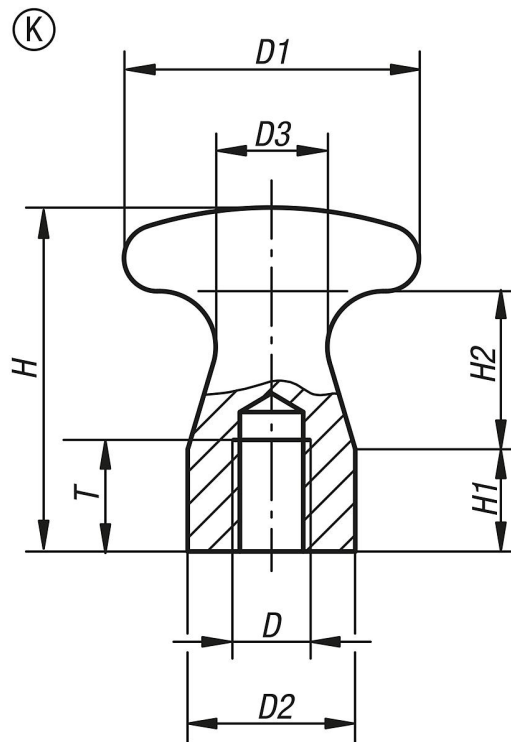

Flat knobs with internal thread

Item description/product images

Description

Material:
Steel.

Version:
Black oxidized.

Drawings

Item No.	style	D	D1	D2	D3	H	H1	H2	T
K0157.05	K	M5	16	10	6	18	5	9	7
K0157.06	K	M6	25	14	10	29	9	13	9
K0157.08	K	M8	32	18	12	37	11	17	12
K0157.10	K	M10	36	20	13	42	12	20	15