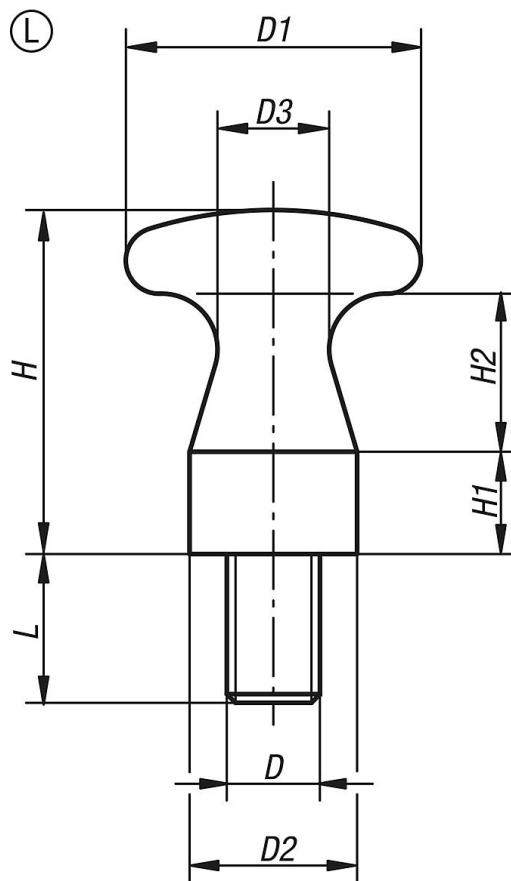

Flat knobs with external thread

Item description/product images

Description

Material:
Steel.

Version:
Black oxidized.

Drawings

Item No.	style	D	D1	D2	D3	H	H1	H2	L
K0157.06010	L	M6	16	10	6	18	5	9	10
K0157.08014	L	M8	25	14	10	29	9	13	14
K0157.10016	L	M10	32	18	12	37	11	17	16
K0157.12018	L	M12	36	20	13	42	12	20	18