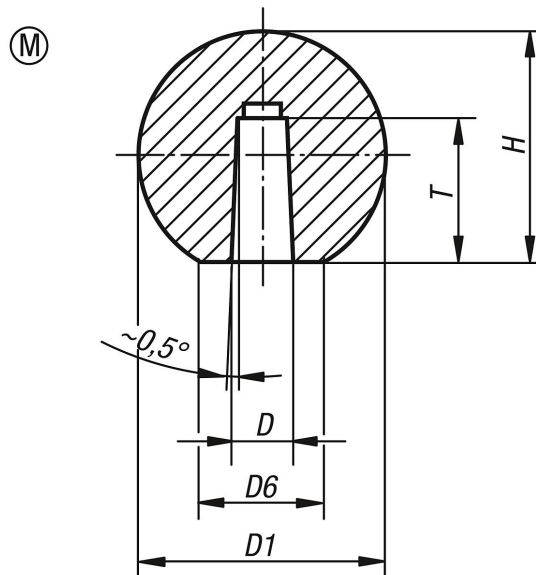

### Item description/product images

### Description

**Material:**  
Black thermoset PF 31

**Version:**  
High-gloss polished.

### Drawings

Order No.	style	Main color	D	D1	D6	H	T
K0159.31604	M	black	4	16	8	15	9
K0159.32005	M	black	5	20	12	18	12
K0159.32506	M	black	6	25	15	23	15
K0159.32508	M	black	8	25	15	23	15
K0159.33208	M	black	8	32	18	29	15
K0159.33210	M	black	10	32	18	29	15
K0159.34010	M	black	10	40	20	37,5	20
K0159.34012	M	black	12	40	20	37,5	20
K0159.35012	M	black	12	50	28	48	22