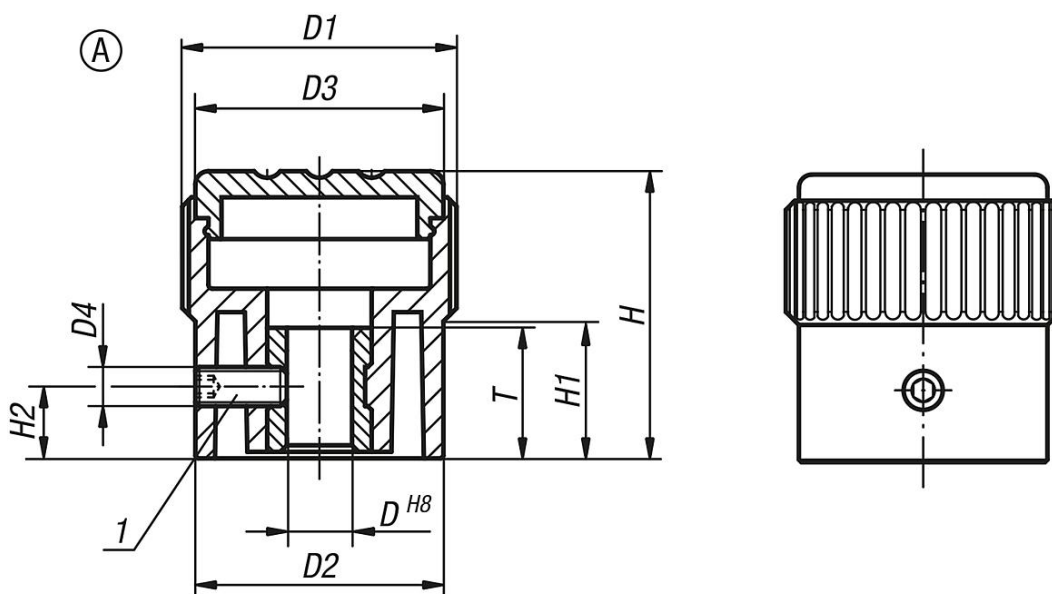

Control knobs style A, without increments

Item description/product images

Description

Material:
Thermoplastic, black gray.
bushing steel.

Version:
bushing blue passivated

Note:
Available without graduations, with one scale line or with 20 graduations and 10 digits.

Δ Add the desired cap color here. No color code is required for black gray caps.

On request:
Special graduations.

Drawing reference:
Style A: without graduations
Style B: with one scale line
Style C: with standard graduations

1) Set screw for locking (by style C between numbers 5 and 6)

Drawings

Order No.	style	color Cap	D	D1	D2	D3	D4	H	H1	H2	T
K0248.1105	A	black gray RAL 7021	5	21	19	19	M3	22	10,5	5	10
K0248.11051	A	orange RAL 2004	5	21	19	19	M3	22	10,5	5	10
K0248.11052	A	signal green RAL6032	5	21	19	19	M3	22	10,5	5	10
K0248.11053	A	blue RAL5017	5	21	19	19	M3	22	10,5	5	10
K0248.11055	A	light gray RAL 7035	5	21	19	19	M3	22	10,5	5	10

Control knobs style A, without increments

Order No.	style	color Cap	D	D1	D2	D3	D4	H	H1	H2	T
K0248.11056	A	traffic red RAL 3020	5	21	19	19	M3	22	10,5	5	10
K0248.11057	A	colza yellow RAL 1021	5	21	19	19	M3	22	10,5	5	10
K0248.1206	A	black gray RAL 7021	6	26	23	23	M3	26	12	6	10
K0248.12061	A	orange RAL 2004	6	26	23	23	M3	26	12	6	10
K0248.12062	A	signal green RAL6032	6	26	23	23	M3	26	12	6	10
K0248.12063	A	blue RAL5017	6	26	23	23	M3	26	12	6	10
K0248.12065	A	light gray RAL 7035	6	26	23	23	M3	26	12	6	10
K0248.12066	A	traffic red RAL 3020	6	26	23	23	M3	26	12	6	10
K0248.12067	A	colza yellow RAL 1021	6	26	23	23	M3	26	12	6	10
K0248.1308	A	black gray RAL 7021	8	34	31	31	M4	36	17,5	7	14
K0248.13081	A	orange RAL 2004	8	34	31	31	M4	36	17,5	7	14
K0248.13082	A	signal green RAL6032	8	34	31	31	M4	36	17,5	7	14
K0248.13083	A	blue RAL5017	8	34	31	31	M4	36	17,5	7	14
K0248.13085	A	light gray RAL 7035	8	34	31	31	M4	36	17,5	7	14
K0248.13086	A	traffic red RAL 3020	8	34	31	31	M4	36	17,5	7	14
K0248.13087	A	colza yellow RAL 1021	8	34	31	31	M4	36	17,5	7	14