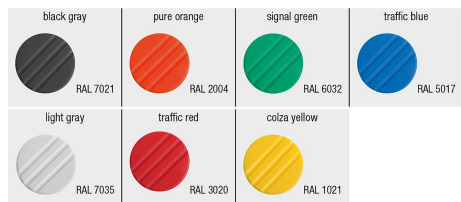

Control knobs style A, without increments

Item description/product images

Description

Material:
Thermoplastic, black gray.
bushing steel.

Version:
bushing blue passivated

Note:
Available without graduations, with one scale line or with 20 graduations and 10 digits.

Δ Add the desired cap color here. No color code is required for black gray caps.

On request:
Special graduations.

Drawing reference:
Style A: without graduations
Style B: with one scale line
Style C: with standard graduations

1) Set screw for locking (by style C between numbers 5 and 6)

Drawings

Order No.	style	color Cap	D	D1	D2	D3	D4	H	H1	H2	T
K0248.1105	A	black gray RAL 7021	5	21	19	19	M3	22	10,5	5	10
K0248.11051	A	orange RAL 2004	5	21	19	19	M3	22	10,5	5	10
K0248.11052	A	signal green RAL6032	5	21	19	19	M3	22	10,5	5	10
K0248.11053	A	blue RAL5017	5	21	19	19	M3	22	10,5	5	10
K0248.11055	A	light gray RAL 7035	5	21	19	19	M3	22	10,5	5	10

Control knobs style A, without increments

Order No.	style	color Cap	D	D1	D2	D3	D4	H	H1	H2	T
K0248.11056	A	traffic red RAL 3020	5	21	19	19	M3	22	10,5	5	10
K0248.11057	A	colza yellow RAL 1021	5	21	19	19	M3	22	10,5	5	10
K0248.1206	A	black gray RAL 7021	6	26	23	23	M3	26	12	6	10
K0248.12061	A	orange RAL 2004	6	26	23	23	M3	26	12	6	10
K0248.12062	A	signal green RAL6032	6	26	23	23	M3	26	12	6	10
K0248.12063	A	blue RAL5017	6	26	23	23	M3	26	12	6	10
K0248.12065	A	light gray RAL 7035	6	26	23	23	M3	26	12	6	10
K0248.12066	A	traffic red RAL 3020	6	26	23	23	M3	26	12	6	10
K0248.12067	A	colza yellow RAL 1021	6	26	23	23	M3	26	12	6	10
K0248.1308	A	black gray RAL 7021	8	34	31	31	M4	36	17,5	7	14
K0248.13081	A	orange RAL 2004	8	34	31	31	M4	36	17,5	7	14
K0248.13082	A	signal green RAL6032	8	34	31	31	M4	36	17,5	7	14
K0248.13083	A	blue RAL5017	8	34	31	31	M4	36	17,5	7	14
K0248.13085	A	light gray RAL 7035	8	34	31	31	M4	36	17,5	7	14
K0248.13086	A	traffic red RAL 3020	8	34	31	31	M4	36	17,5	7	14
K0248.13087	A	colza yellow RAL 1021	8	34	31	31	M4	36	17,5	7	14