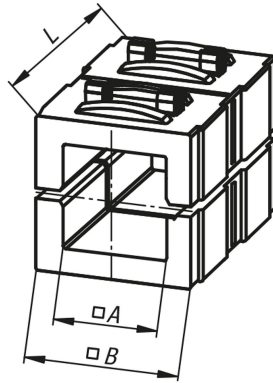

Reducer bodys for square tubes

Item description/product images

Description

Material:
Thermoplastic.

Version:
black.

Note:
With the use of reducing bushings, smaller tubes can be clamped.

Drawings

Order No.	Version 2	A	B	L
K0491.13020	for square tubes	20,5	30,3	45
K0491.13025	for square tubes	25,5	30,3	45