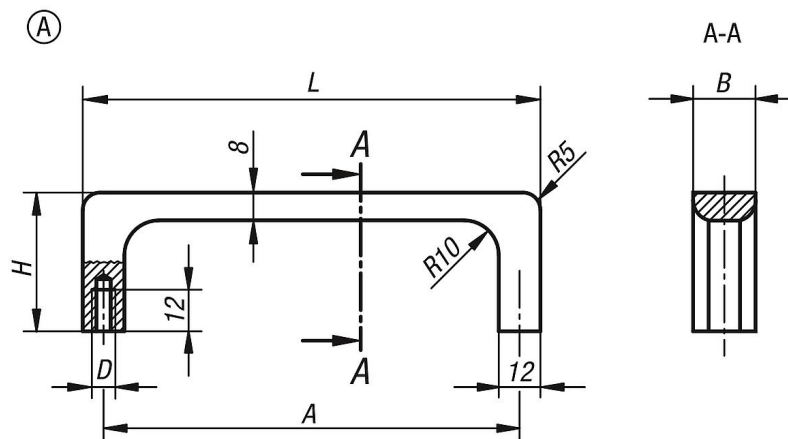

**Pull handles cabinet, style A**

Item description/product images

**Description**

**Material:**

Profile aluminum EN AW-6060

**Version:**

Matt-finished, anodized black or natural tone.

**Drawings**

**Apparatus handles**

Item No.	style	Main color	A	B	D	H	L	Load capacity N
K0213.12001	A	black	120	18	M6	40	132	500
K0213.12003	A	natural	120	18	M6	40	132	500