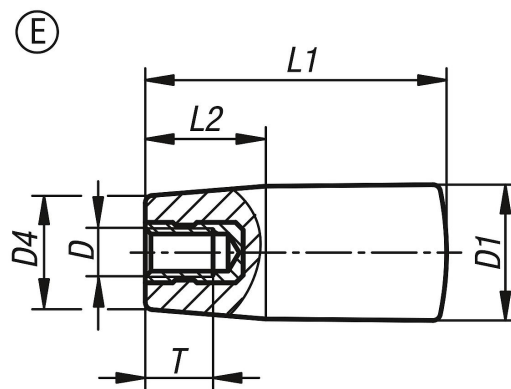

## Description

**Material:**

Black thermoset PF 31.  
bushing electro zinc-plated steel.

**Version:**

High-gloss polished.

**On request:**

Other colors.

## Drawings

Order No.	style	D	D1	D4	L1	L2	T
K1202.20518	E	M5	18	15	40	16	7,5
K1202.20618	E	M6	18	15	40	16	9
K1202.20823	E	M8	23	19	65	24	12
K1202.20828	E	M8	28	22	90	32	12
K1202.21028	E	M10	28	22	90	32	15