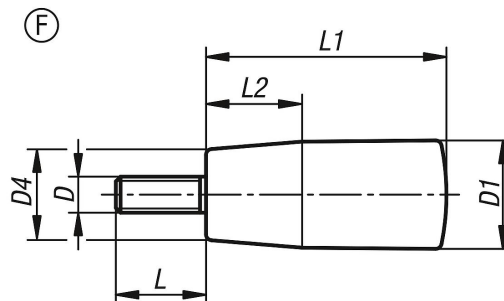

### Description

**Material:**

Black thermoset PF 31.

Screw electro zinc-plated steel.

**Version:**

High-gloss polished.

**On request:**

Other colors.

### Drawings

Order No.	style	D	D1	D4	L	L1	L2
K1202.30618	F	M6	18	15	15	40	16
K1202.30823	F	M8	23	19	15	65	24
K1202.31028	F	M10	28	22	15	90	32