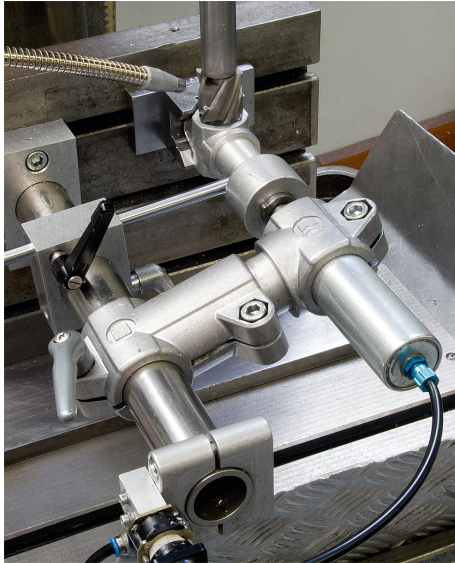

Tube clamps flange aluminium

Item description/product images

Drawings