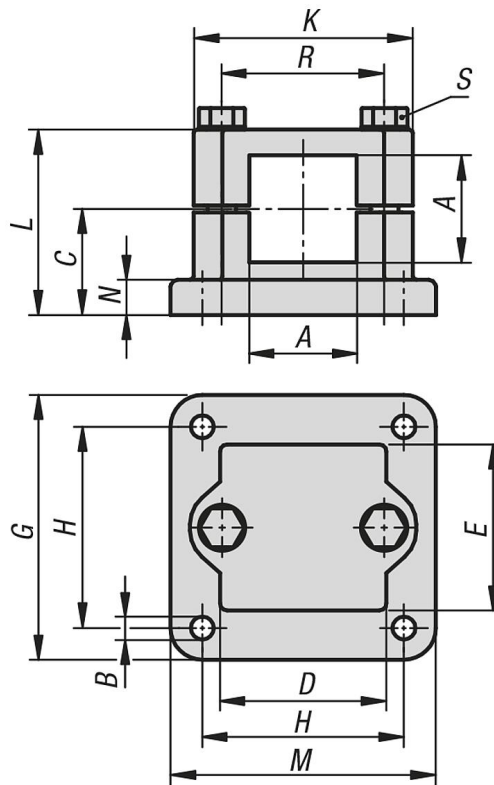

### Description

**Material:**

Cast aluminium.  
Screws and nuts steel.

**Version:**

Vibratory ground.  
Screws and nuts electro zinc-plated.

**On request:**

Lever for locking and other sizes for square tube.

**Accessory:**

- Round and square tubes K0493

## Drawings