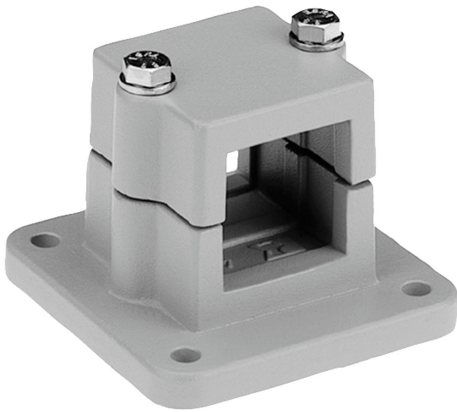

## Tube clamps flange aluminium

### Item description/product images

### Description

**Material:**

Cast aluminium.  
Screws and nuts steel.

**Version:**

Vibratory ground.  
Screws and nuts electro zinc-plated.

**On request:**

Lever for locking and other sizes for square tube.

**Accessory:**

- Round and square tubes K0493