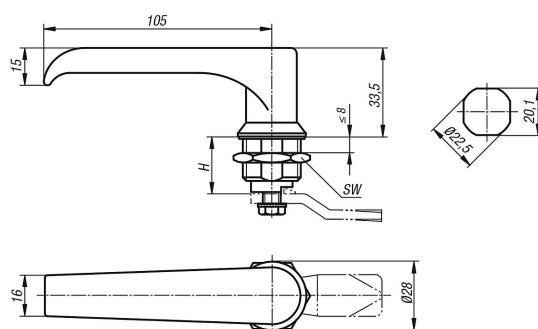

Quarter-turn locks, stainless steel with L-grip

Item description/product images

Description

Version:
Bright.

Drawings

Order No.	Actuation	H	SW
K1110.1186	L-grip	18	27