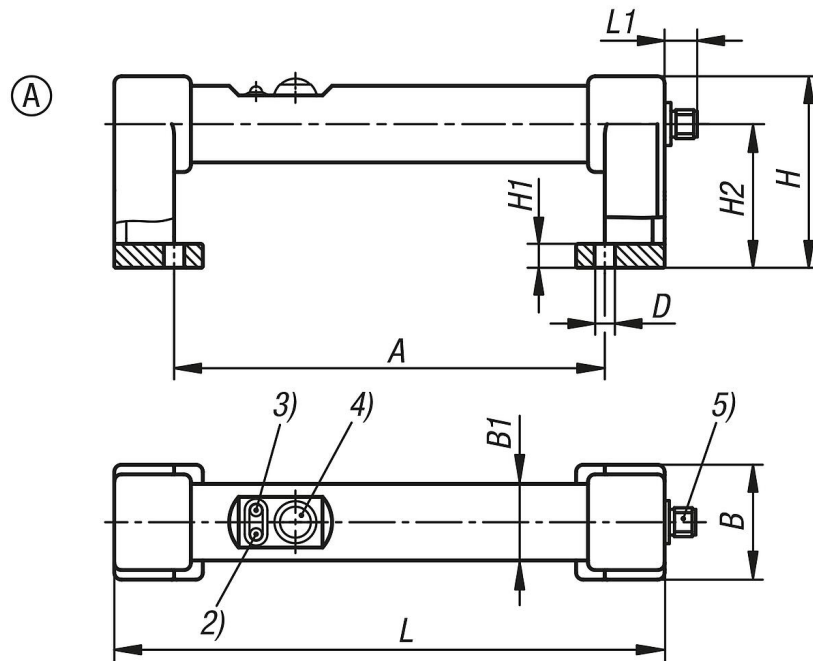

Tubular handles, plastic, with electronic switch function, style A, without emergency stop

Item description/product images

Description

Material:

Grip legs PA6 plastic.

Grip tube PVC plastic.

Version:

Grip legs fine textured, black.

Grip tube turned, black.

Note:

Push button (changer)

2 LED's

Plug 8 pin

Plug mounted in the grip leg from the lower tube axis.

Connector with 10 m cable available as accessory. Please order separately.

Rating: IP65 when connector is screwed on.

Optically matching tubular handle without electronic switch function (K1528) available.

Assembly:

From the front.

Drawing reference:

- 1) Red LED
- 2) Green LED
- 3) Push button
- 4) Connector, 8-pin, M12x1

Tubular handles, plastic, with electronic switch function, style A, without emergency stop

Drawings

Order No.	style	A	B	B1	D	H	H1	H2	L	L1	Load capacity N
K1529.180	A	180	48	32	8,5	80	10	60	230	13	1000