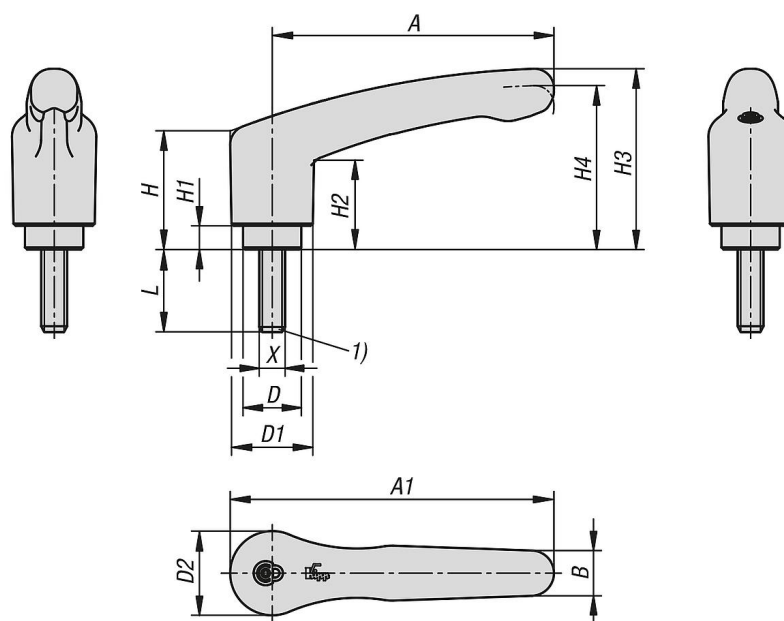

Adjustable handles, plastic with safety function with external thread

Item description/product images

press to
engage
(safety function)

Description

Product description:

Adjustable handles with safety function prevent changes in the locking point through accidental opening or closing. In the default position, the handle can be freely rotated and has no connection to the clamping point. The grip handle only engages when pushed down and the clamp can be loosened or tightened. A spring sets the handle automatically into the default position when released.

Material:

Handle and insert reinforced plastic.
Screw steel 5.8.

Version:

Steel trivalent blue passivated.

Benefits:

Protection against accidental opening or closing.
Closed grip contour without protruding edges.

On request:

Special versions.

Drawing reference:

1) flat point DIN EN ISO 4753

Drawings

Adjustable handles, plastic with safety function with external thread

Adjustable handles, plastic with safety function with external thread