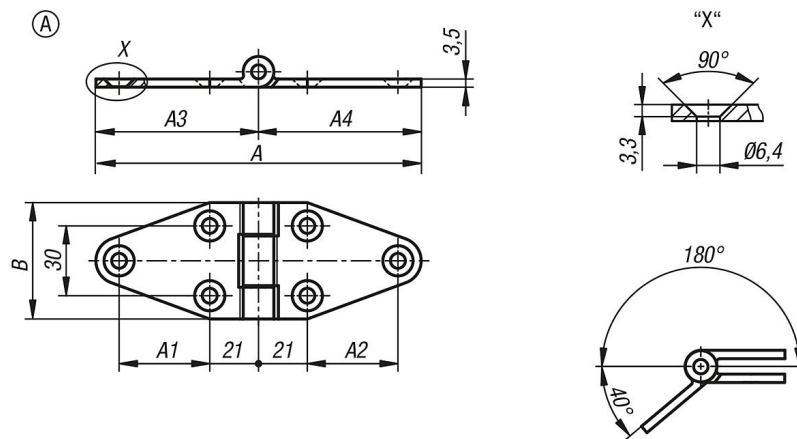

Hinges steel, maintenance-free, Style A

Item description/product images

METRIC
Parts

Description

Material:
Profile steel.
bushing Metaloplast.

Version:
Steel parts electro zinc-plated.

Drawings

Item No.	style	A	A1	A2	A3	A4	B
K1141.06707050	A	140	39	39	70	70	50