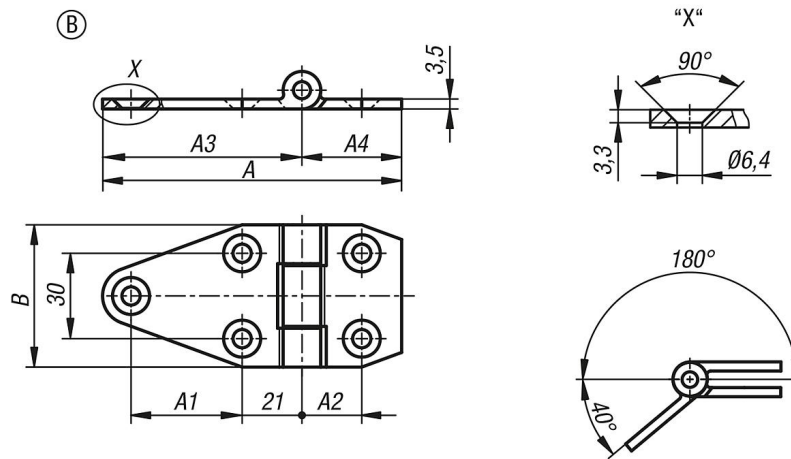

## Hinges steel, maintenance-free, Style B

Item description/product images

METRIC  
Parts

### Description

**Material:**  
Profile steel.  
bushing Metaloplast.

**Version:**  
Steel parts electro zinc-plated.

### Drawings

Item No.	style	A	A1	A2	A3	A4	B
K1141.06703550	B	105	39	21	70	35	50