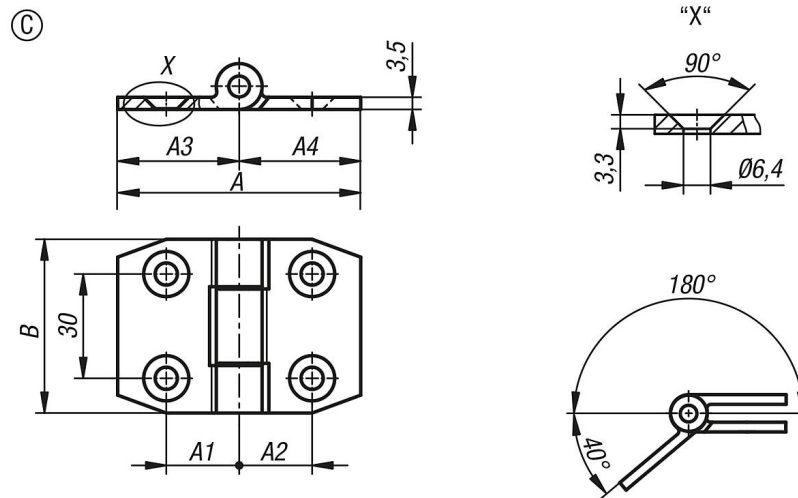

## Hinges steel, maintenance-free, Style C

Item description/product images

METRIC  
Parts

### Description

**Material:**  
Profile steel.  
bushing Metaloplast.

**Version:**  
Steel parts electro zinc-plated.

### Drawings

Item No.	style	A	A1	A2	A3	A4	B
K1141.06353550	C	70	21	21	35	35	50