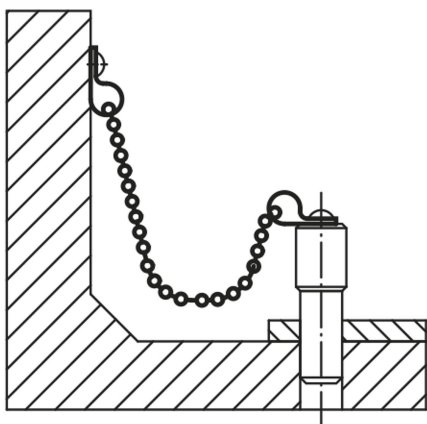

Ball chains, style A, single

Item description/product images

Description

Material:
Chain stainless steel.

Note:
If no length is specified 1000 mm will be supplied.

Drawing reference:
1) identical parts

Drawings

Order No.	style	Version 1	Main material	L
K1125.01X160	A	single	stainless steel	160
K1125.01X320	A	single	stainless steel	320
K1125.01X500	A	single	stainless steel	500

Ball chains, style A, single

Order No.	style	Version 1	Main material	L
K1125.01X1000	A	single	stainless steel	1000