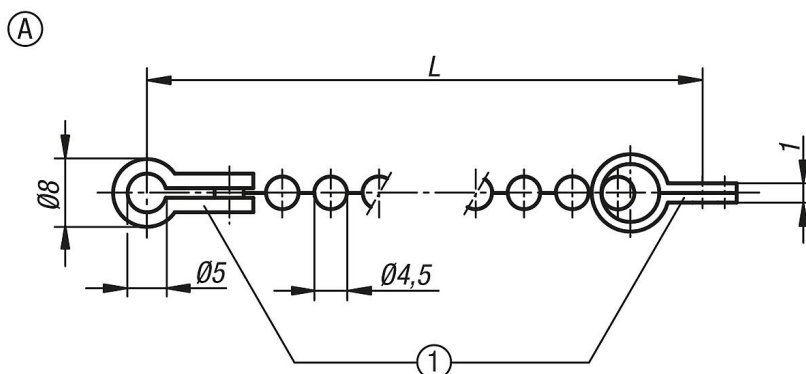

Ball chains, style A, single

Item description/product images

Description

Material:
Chain stainless steel.

Note:
If no length is specified 1000 mm will be supplied.

Drawing reference:
1) identical parts

Drawings

Order No.	style	Version 1	Main material	L
K1125.01X160	A	single	stainless steel	160
K1125.01X320	A	single	stainless steel	320
K1125.01X500	A	single	stainless steel	500

Ball chains, style A, single

Order No.	style	Version 1	Main material	L
K1125.01X1000	A	single	stainless steel	1000