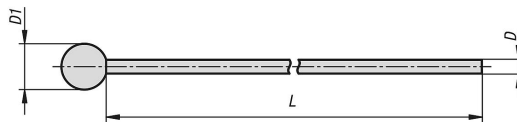

### Description

**Material:**

Stainless steel 1.4401.

**Version:**

Bright.

**Note:**

The wire cable with end piece is a replacement part for the indexing plungers with remote actuation K1502.

**Accessory:**

Traction sleeve with inner tube K2024.

End sleeve K2025.

Setscrew K2026.

Screw nipple K2027.

Hex nut K0700.

### Drawings