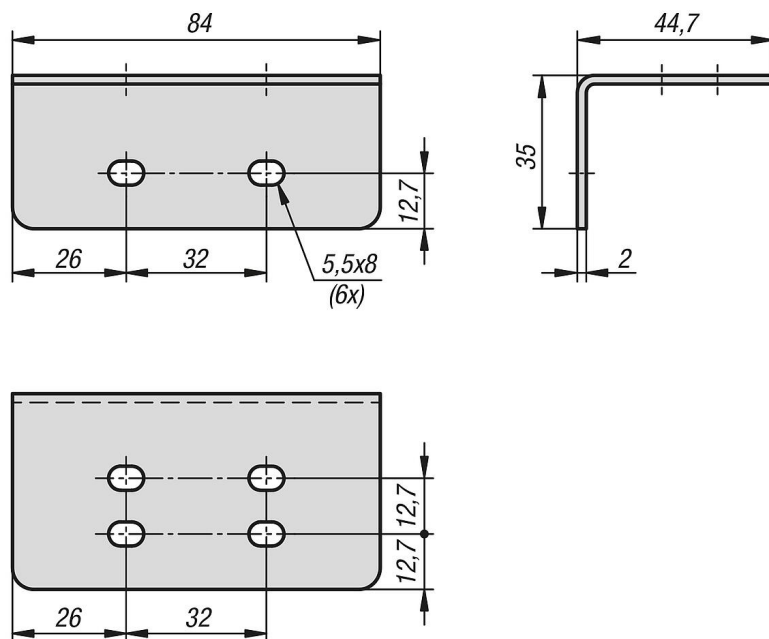

Mounting bracket, stainless steel, for telescopic slides

Item description/product images

Description

Material:

Mounting bracket stainless steel.

Version:

Mounting bracket bright.

Order information:

Sold in pairs.

Note:

As an option for floor or platform mounting.

Accessory:

K1712 stainless steel telescopic slides for side mounting, partial extension, load capacity up to 65 kg

Drawings

Mounting bracket, stainless steel, for telescopic slides

Item No.	Loading per pair kg	Product type	Packaging type
K2096.180	180	standard	1 piece = 1 pair