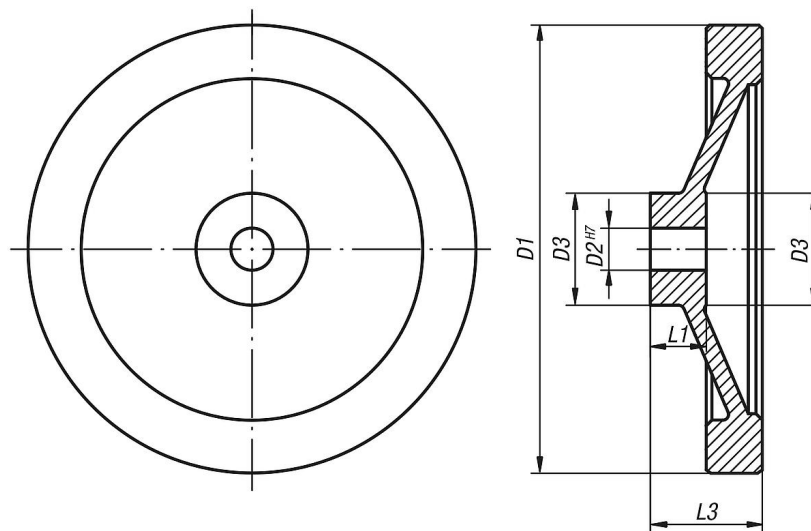

### Item description/product images

INCH  
Parts

### Description

**Material:**

Disc handwheel in aluminum.

**Version:**

Wheel rim turned and polished.

**On request:**

Hubs with square socket or powder-coated handwheels.

### Drawings

Item No.	D1	D2	D3	L1	L3
K0161.0080XCN	80	0,312	26	16	31
K0161.0080XCO	80	0,375	26	16	31
K0161.0100XCO	100	0,375	31	17	34
K0161.0100XCP	100	0,5	31	17	34
K0161.0125XCO	125	0,375	30	18	37
K0161.0125XCP	125	0,5	30	18	37
K0161.0140XCP	140	0,5	34	19	34
K0161.0140XCQ	140	0,625	34	19	34
K0161.0160XCP	160	0,5	40	20	40
K0161.0160XCQ	160	0,625	40	20	40
K0161.0200XCQ	200	0,625	50	24	46
K0161.0200XCR	200	0,75	50	24	46
K0161.0250XCR	250	0,75	50	28	49
K0161.0250XCV	250	0,875	50	28	49