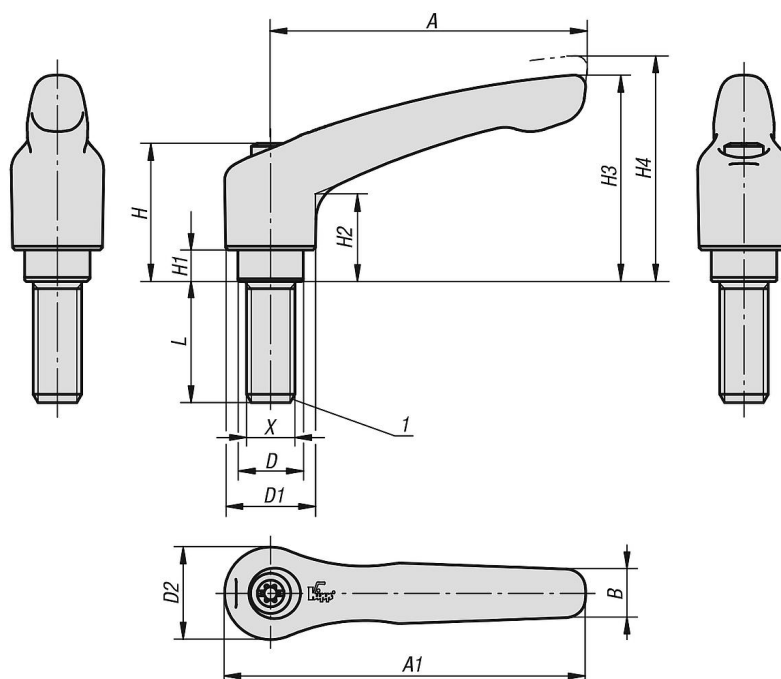

Adjustable handles, steel with external thread, threaded pin black oxidized steel - inch

Drawings

Order No.	Color	Size	X	D	D1	D2	H	H1	H2	H3	H4	A	A1	B	No. of teeth	L
K0752.1A027X10	ruby red RAL3003	1	10-24	10	13	14	24,5	4	14,5	31	34	40	47	7	16	10
K0752.1A027X15	ruby red RAL3003	1	10-24	10	13	14	24,5	4	14,5	31	34	40	47	7	16	15
K0752.1A027X20	ruby red RAL3003	1	10-24	10	13	14	24,5	4	14,5	31	34	40	47	7	16	20
K0752.1A027X25	ruby red RAL3003	1	10-24	10	13	14	24,5	4	14,5	31	34	40	47	7	16	25
K0752.1A027X30	ruby red RAL3003	1	10-24	10	13	14	24,5	4	14,5	31	34	40	47	7	16	30
K0752.1A027X35	ruby red RAL3003	1	10-24	10	13	14	24,5	4	14,5	31	34	40	47	7	16	35
K0752.1A027X40	ruby red RAL3003	1	10-24	10	13	14	24,5	4	14,5	31	34	40	47	7	16	40
K0752.1A027X45	ruby red RAL3003	1	10-24	10	13	14	24,5	4	14,5	31	34	40	47	7	16	45
K0752.1A027X50	ruby red RAL3003	1	10-24	10	13	14	24,5	4	14,5	31	34	40	47	7	16	50
K0752.1A127X10	ruby red RAL3003	1	10-32	10	13	14	24,5	4	14,5	31	34	40	47	7	16	10
K0752.1A127X15	ruby red RAL3003	1	10-32	10	13	14	24,5	4	14,5	31	34	40	47	7	16	15
K0752.1A127X20	ruby red RAL3003	1	10-32	10	13	14	24,5	4	14,5	31	34	40	47	7	16	20
K0752.1A127X25	ruby red RAL3003	1	10-32	10	13	14	24,5	4	14,5	31	34	40	47	7	16	25
K0752.1A127X30	ruby red RAL3003	1	10-32	10	13	14	24,5	4	14,5	31	34	40	47	7	16	30
K0752.1A127X35	ruby red RAL3003	1	10-32	10	13	14	24,5	4	14,5	31	34	40	47	7	16	35
K0752.1A127X40	ruby red RAL3003	1	10-32	10	13	14	24,5	4	14,5	31	34	40	47	7	16	40
K0752.1A127X45	ruby red RAL3003	1	10-32	10	13	14	24,5	4	14,5	31	34	40	47	7	16	45
K0752.1A127X50	ruby red RAL3003	1	10-32	10	13	14	24,5	4	14,5	31	34	40	47	7	16	50
K0752.1A227X10	ruby red RAL3003	1	1/4-20	10	13	14	24,5	4	14,5	31	34	40	47	7	16	10
K0752.1A227X15	ruby red RAL3003	1	1/4-20	10	13	14	24,5	4	14,5	31	34	40	47	7	16	15
K0752.1A227X20	ruby red RAL3003	1	1/4-20	10	13	14	24,5	4	14,5	31	34	40	47	7	16	20
K0752.1A227X25	ruby red RAL3003	1	1/4-20	10	13	14	24,5	4	14,5	31	34	40	47	7	16	25
K0752.1A227X30	ruby red RAL3003	1	1/4-20	10	13	14	24,5	4	14,5	31	34	40	47	7	16	30
K0752.1A227X35	ruby red RAL3003	1	1/4-20	10	13	14	24,5	4	14,5	31	34	40	47	7	16	35
K0752.1A227X40	ruby red RAL3003	1	1/4-20	10	13	14	24,5	4	14,5	31	34	40	47	7	16	40
K0752.1A227X45	ruby red RAL3003	1	1/4-20	10	13	14	24,5	4	14,5	31	34	40	47	7	16	45
K0752.1A227X50	ruby red RAL3003	1	1/4-20	10	13	14	24,5	4	14,5	31	34	40	47	7	16	50
K0752.2A227X15	ruby red RAL3003	2	1/4-20	13,5	18,5	19	28,5	6,5	17,5	42,5	45,5	65	74,5	9,5	20	15
K0752.2A227X20	ruby red RAL3003	2	1/4-20	13,5	18,5	19	28,5	6,5	17,5	42,5	45,5	65	74,5	9,5	20	20
K0752.2A227X25	ruby red RAL3003	2	1/4-20	13,5	18,5	19	28,5	6,5	17,5	42,5	45,5	65	74,5	9,5	20	25
K0752.2A227X30	ruby red RAL3003	2	1/4-20	13,5	18,5	19	28,5	6,5	17,5	42,5	45,5	65	74,5	9,5	20	30
K0752.2A227X35	ruby red RAL3003	2	1/4-20	13,5	18,5	19	28,5	6,5	17,5	42,5	45,5	65	74,5	9,5	20	35
K0752.2A227X40	ruby red RAL3003	2	1/4-20	13,5	18,5	19	28,5	6,5	17,5	42,5	45,5	65	74,5	9,5	20	40
K0752.2A227X45	ruby red RAL3003	2	1/4-20	13,5	18,5	19	28,5	6,5	17,5	42,5	45,5	65	74,5	9,5	20	45