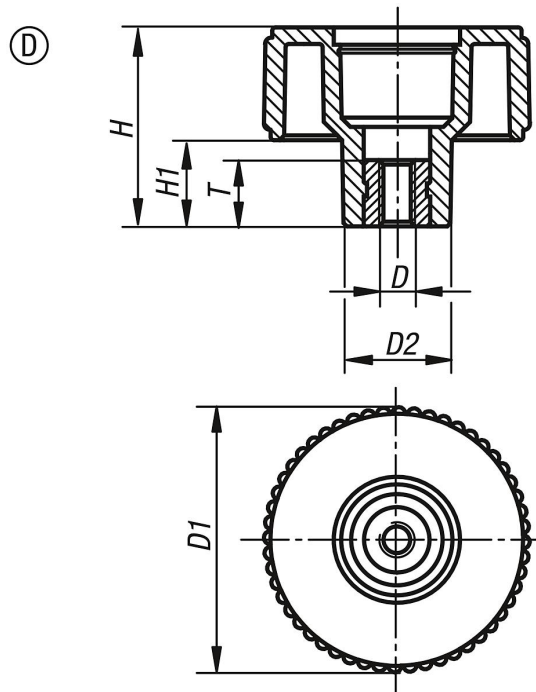

Knurled knobs style D, with tapped bushing, without cap - inch

Item description/product images

INCH
Parts

Description

Material:
Black thermoplastic.
bushing grade 5.8 steel.

Version:
Steel trivalent blue passivated.

Drawings

Item No.	style	D	D1	D2	H	H1	T
K0260.11A1	D	10-32	40	16,5	31	13	10
K0260.11A2	D	1/4-20	40	16,5	31	13	10
K0260.11A3	D	5/16-18	40	16,5	31	13	14
K0260.12A3	D	5/16-18	50	18	36	15	14
K0260.12A4	D	3/8-16	50	18	36	15	14
K0260.13A4	D	3/8-16	63	22	41	17	14
K0260.13A5	D	1/2-13	63	22	41	17	18