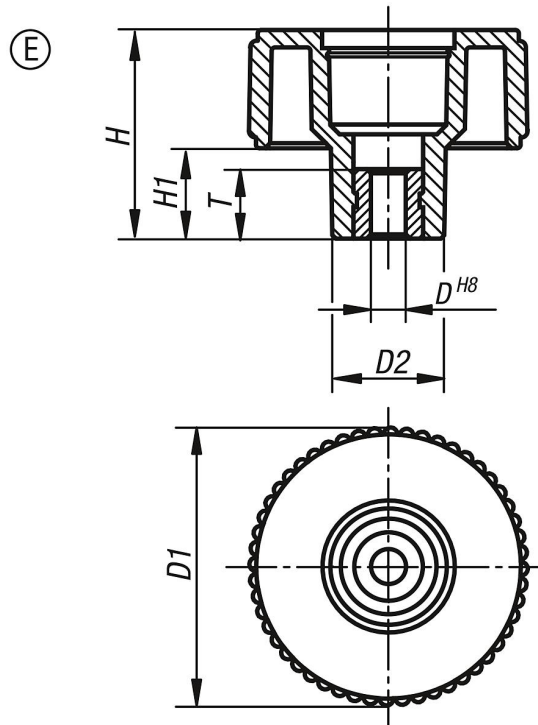

## Knurled knobs style E, with reamed bushing, without cap - inch

Item description/product images

INCH  
Parts

### Description

**Material:**

Black thermoplastic.  
bushing grade 5.8 steel.

**Version:**

Steel trivalent blue passivated.

### Drawings

Item No.	style	D	D1	D2	H	H1	T
K0260.31CM	E	0,25	40	16,5	31	13	10
K0260.32CN	E	0,312	50	18	36	15	14
K0260.33CO	E	0,375	63	22	41	17	14