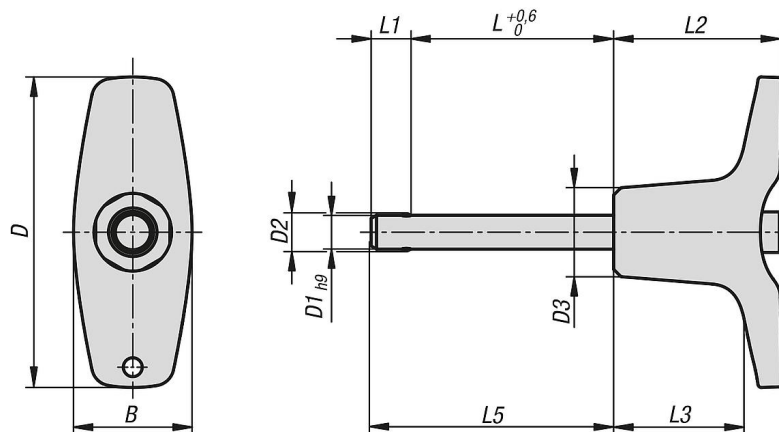

Shear force double-shear (F) = S · τ aB max.

#### Accessory:

Bushing for ball lock pins K0724

Safety Spiral Cable K0367

Retaining Cable with eye K0367

Pin Retaining Ring K0367

### Drawings