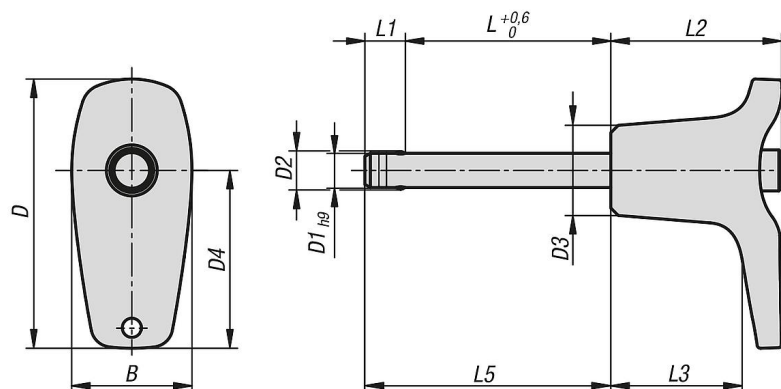

Drawings

Ball Lock Pins with L-grip, self-locking, precipitation hardened